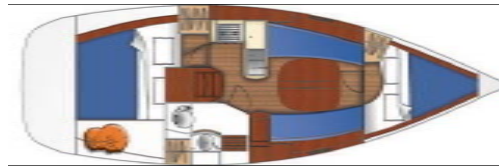

### *Beneteau Oceanis 323 Technical Specifications*

Length Over All	10 m
Hull Length	9.72 m
Hull Beam	3.26 m
Light displacement (approx.)	4,230 Kg
Max Engine Power (Hp)	21 CV
Fuel tank capacity	65 L
Berths	6 pers.
Sail Area (sqm)	50.2 m <sup>2</sup>

### *Beneteau Oceanis 343 Technical Specifications*

Length Over All	10.82 m
Hull Length	10.38 m
Hull Beam	3,48 m
Light displacement (approx.)	6,100 Kg
Max Engine Power (Hp)	29 CV
Fuel tank capacity	75 L
Berths	6-7 pers.
Sail Area (sqm)	60.3 m <sup>2</sup>

### *Beneteau Oceanis 373 Technical Specifications*

Length Over All	11.25 m
Hull Length	10.81 m
Hull Beam	3.72 m
Light displacement (approx.)	6,600 Kg
Max Engine Power (Hp)	40 CV
Fuel tank capacity	100 L
Berths	6 pers.
Sail Area (sqm)	66.8 m <sup>2</sup>

### *Beneteau Oceanis 40 Technical Specifications*

Length Over All	12.17 m
Hull Length	11.87 m
Hull Beam	3.96 m
Light displacement (approx.)	7,680 Kg
Max Engine Power (Hp)	40 CV
Fuel tank capacity	200 L
Berths	8 pers.
Sail Area (sqm)	75.85 m <sup>2</sup>